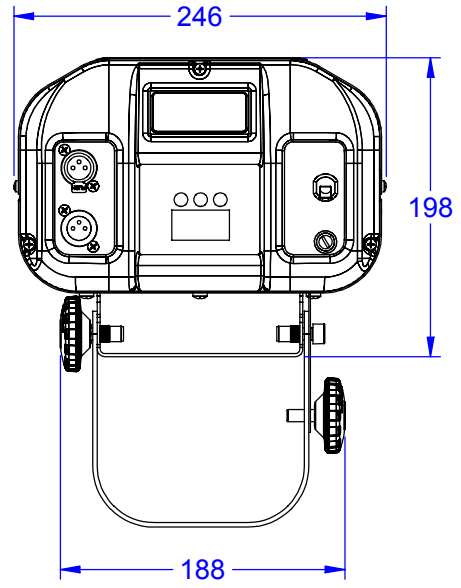

1:5

PRODUCT: ClubRoller 150,250 CT		
TITLE: Dimensions		
DOCUMENT: All dimensions in mm.		
VERSION: A	DATE: 22.7.2005	SHEET: 1 OF 1