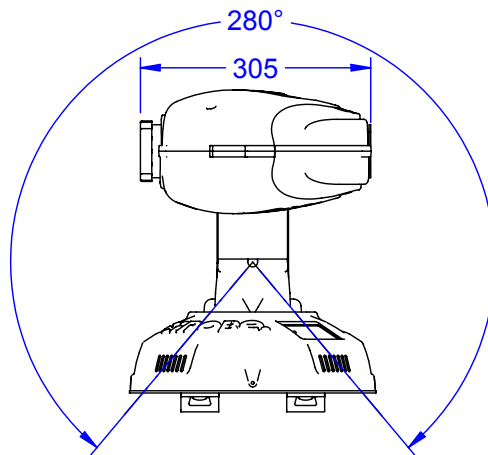

Pan movement range:530°

Tilt movement range:280°

PRODUCT: ColorSpot 170 AT		
TITLE: Dimensions		
DOCUMENT: All dimensions in mm.		
VERSION: 1	DATE: 9.4.2003	SHEET: 1 OF 1