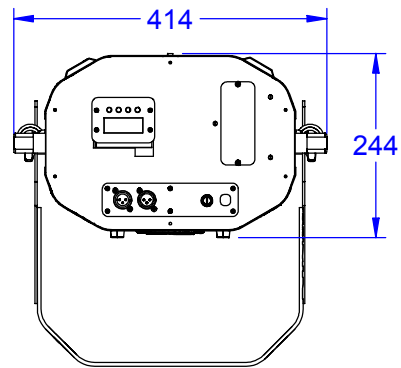

1:10

PRODUCT: Scan 1200 XT		
TITLE: <b>Dimensions</b>		
DOCUMENT: All dimensions in mm.		
VERSION: 1	DATE: 18.8.2005	SHEET: 1 OF 1